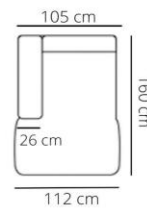

3,5 seater

252 cm

AL-2W (arm left)
2W-AR (arm right)

166 cm

AL-2,5W (arm left)
2,5W-AR (arm right)

186 cm

AL-3W (arm left)
3W-AR (arm right)

206 cm

AL-3,5W (arm left)
3,5W-AR (arm right)

226 cm

2W

140 cm

2,5W

160 cm

3W

180 cm

3,5W

200 cm

AL-LG (arm left)
LG-AR (arm right)

112 cm

OEL (left)
OER (right)

222 cm

98 cm

PK

70 cm

110 cm

HH

96 cm

96 cm

STITCHING

pinched seam

LEGS