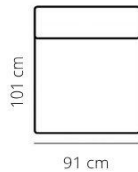

CARMEL

ELEMENTS

1,5W

STITCHING

LEGS

HEIGHT: 78 cm
DEPTH: 101 cm
SEAT DEPTH: 61 cm
SEAT HEIGHT: 45 cm
ARM HEIGHT: 62 cm
ARM WIDTH: 30 cm

PRODUCT INFO

FRAME

FILLING

BACK

SEAT

SUSPENSION

hetanker
meubelindustrie