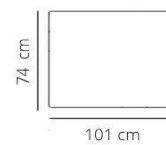

Footstool PG