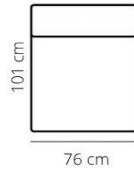

CARMEL

ELEMENTS

1W

STITCHING

LEGS

HEIGHT: 78 cm
DEPTH: 101 cm
SEAT DEPTH: 61 cm
SEAT HEIGHT: 45 cm
ARM HEIGHT: 62 cm
ARM WIDTH: 30 cm

PRODUCT INFO

FRAME

FILLING

BACK

SEAT

SUSPENSION

hetanker
meubelindustrie