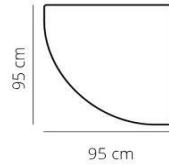

Footstool round PG