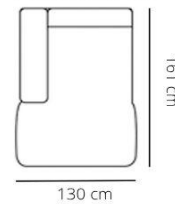

Longchair LG