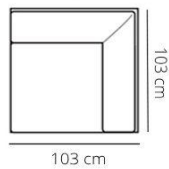

CARMEL

ELEMENTS

HH

STITCHING

LEGS

HEIGHT: 78 cm
DEPTH: 101 cm
SEAT DEPTH: 61 cm
SEAT HEIGHT: 45 cm
ARM HEIGHT: 62 cm
ARM WIDTH: 30 cm

PRODUCT INFO

FRAME

FILLING

BACK

SEAT

SUSPENSION

hetanker
meubelindustrie