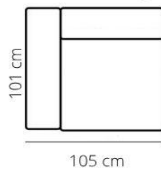

ELEMENTS

AL-1W (arm left)
1W-AR (arm right)