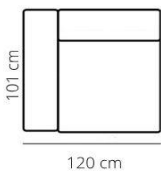

AL-1,5W (arm left)
1,5W-AR (arm right)